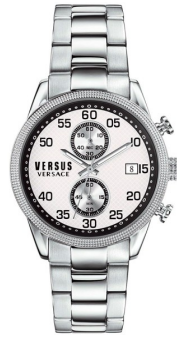

DIALANDO®

Versus by Versace men's watch S66020016 Specifications

[BUY NOW](#)

This document contains all the specifications for the Versus by Versace Shoreditch Chronograph S66020016 men's watch. We at the [DIALANDO® watch store](https://www.dialando.nl/) offer a large selection of authentic watches from the best watch brands in the world.

PRODUCT INFORMATION		MATERIAL & COLOUR	
EAN	7630030512964	Strap Material	Stainless steel
Gender	Men	Strap Colour	Silver
Brand	Versus Versace	Case Material	Stainless steel
Warranty [years]	2	Case Colour	Silver
		Case Surface	Polished / Matted
		Colour of the dial	Black
		Glass	Mineral glass
PRODUCT EXECUTION		DETAILS	
Display Type	Analogue	Clasp	Folding clasp
Movement type	Quartz (Battery)	Water resistant	5 ATM
Functions	Chronograph / Date		
MEASURES			
Case width [mm]	44		
Case thickness [mm]	12		