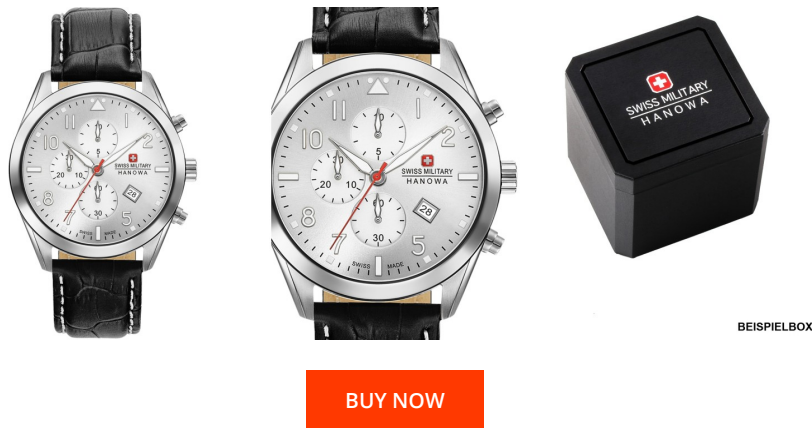

DIALANDO®

Swiss Military Hanowa men's watch 06-4316.04.001 Specifications

This document contains all the specifications for the Swiss Military Hanowa 06-4316.04.001 men's watch. We at the **DIALANDO® watch store** offer a large selection of authentic watches from the best watch brands in the world.
<https://www.dialando.nl/>

PRODUCT INFORMATION

EAN	7612657095730
Gender	Men
Brand	Swiss Military Hanowa
Collection	Helvetus
Warranty [years]	2

PRODUCT EXECUTION

Display Type	Analogue
Movement type	Quartz (Battery)
Functions	Hour / Second / Minute / Date / Chronograph

MEASURES

Case width [mm]	43
Case thickness [mm]	12
Lug width [mm]	22
Max. wrist circumference [mm]	220

MATERIAL & COLOUR

Strap Material	Real leather
Strap Colour	Black
Case Material	Stainless steel
Case Colour	Silver
Case Surface	Polished / Matted
Colour of the dial	Silver
Glass	Sapphire glass

DETAILS

Bezel	Fixed
Case Bottom	Stainless steel bottom
Clasp	Pin buckle
Lighting	Luminous hands / Luminous indexes
Water resistant	10 ATM