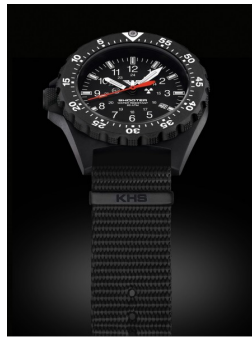

DIALANDO®

KHS men's watch KHS.SH2F.NB Specifications

BUY NOW

This document contains all the specifications for the KHS KHS.SH2F.NB men's watch. We at the [DIALANDO® watch store](https://www.dialando.nl/) offer a large selection of authentic watches from the best watch brands in the world.
<https://www.dialando.nl/>

PRODUCT INFORMATION

EAN	4260446986900
Gender	Men
Brand	KHS
Collection	Shooter MKII
Warranty [years]	2

PRODUCT EXECUTION

Display Type	Analogue
Movement type	Quartz (Battery)
Movement Name	Swiss Made
Functions	Date / Hour / Second / Minute

MEASURES

Case width [mm]	44
Case thickness [mm]	14
Lug width [mm]	22
Max. wrist circumference [mm]	240

MATERIAL & COLOUR

Strap Material	Textile
Strap Colour	Black
Case Material	Carbon
Case Colour	Black
Case Surface	Matted
Colour of the dial	Black
Glass	Sapphire glass

DETAILS

Bezel	Left side / Rotatable
Case Bottom	Stainless steel bottom (screwed)
Crown	Screwed
Clasp	Pin buckle
Lighting	Luminous hands / Luminous indexes
Water resistant	20 ATM