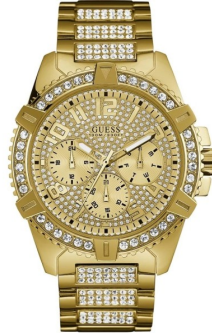

DIALANDO®

Guess men's watch W0799G2 Specifications

BUY NOW

This document contains all the specifications for the Guess W0799G2 men's watch. We at the [DIALANDO® watch store](https://www.dialando.nl/) offer a large selection of authentic watches from the best watch brands in the world.
<https://www.dialando.nl/>

PRODUCT INFORMATION

EAN	0091661493881
Gender	Men
Brand	Guess
Collection	Frontier
Warranty [years]	2

MATERIAL & COLOUR

Strap Material	Stainless steel
Strap Colour	Gold
Case Material	Stainless steel
Case Colour	Gold
Case Surface	Polished
Colour of the dial	Gold
Stone type	Zirconia
Glass	Mineral glass

PRODUCT EXECUTION

Display Type	Analogue
Movement type	Quartz (Battery)
Functions	24-Hour / Date / Day of the week

DETAILS

Clasp	Folding clasp
Water resistant	10 ATM

MEASURES

Case width [mm]	49
Case thickness [mm]	11