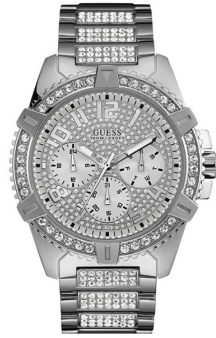

DIALANDO®

Guess men's watch W0799G1 Specifications

BUY NOW

This document contains all the specifications for the Guess W0799G1 men's watch. We at the [DIALANDO® watch store](https://www.dialando.nl/) offer a large selection of authentic watches from the best watch brands in the world.
<https://www.dialando.nl/>

PRODUCT INFORMATION

EAN	0091661458316
Gender	Men
Brand	Guess
Collection	Frontier
Warranty [years]	2

MATERIAL & COLOUR

Strap Material	Stainless steel
Strap Colour	Silver
Case Material	Stainless steel
Case Colour	Silver
Case Surface	Polished
Colour of the dial	Silver
Stone type	Zirconia
Glass	Mineral glass

PRODUCT EXECUTION

Display Type	Analogue
Movement type	Quartz (Battery)
Functions	Day of the week / 24-Hour / Date

DETAILS

Clasp	Folding clasp
Water resistant	10 ATM

MEASURES

Case width [mm]	49
Case thickness [mm]	11