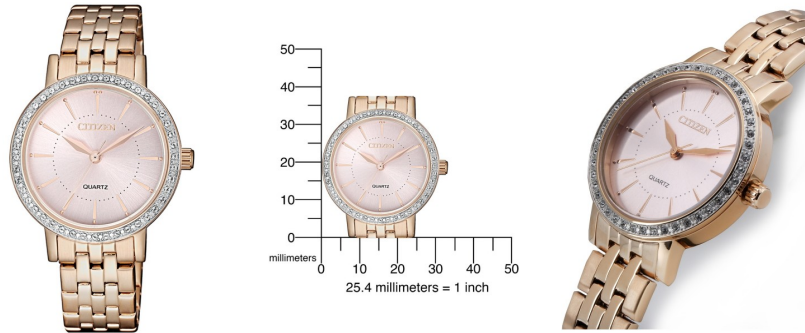

DIALANDO®

Citizen ladies' watch EL3043-81X Specifications

[BUY NOW](#)

This document contains all the specifications for the Citizen EL3043-81X ladies' watch. We at the [DIALANDO® watch store](#) offer a large selection of authentic watches from the best watch brands in the world.
<https://www.dialando.nl/>

PRODUCT INFORMATION

EAN	4974374276902
Gender	Ladies
Brand	Citizen
Collection	Elegance
Warranty [years]	2

PRODUCT EXECUTION

Display Type	Analogue
Movement type	Quartz (Battery)
Movement Name	1032 / Citizen
Functions	Hour / Second / Minute

MEASURES

Case width [mm]	31
Case thickness [mm]	7
Lug width [mm]	14
Max. wrist circumference [mm]	180

MATERIAL & COLOUR

Strap Material	Stainless steel
Strap Colour	Gold
Case Material	Stainless steel
Case Colour	Gold
Case Surface	Polished / Matted
Colour of the dial	Pink
Stone type	Swarovski
Glass	Mineral glass

DETAILS

Bezel	Fixed
Case Bottom	Stainless steel bottom (pressed)
Clasp	Folding clasp
Water resistant	3 ATM